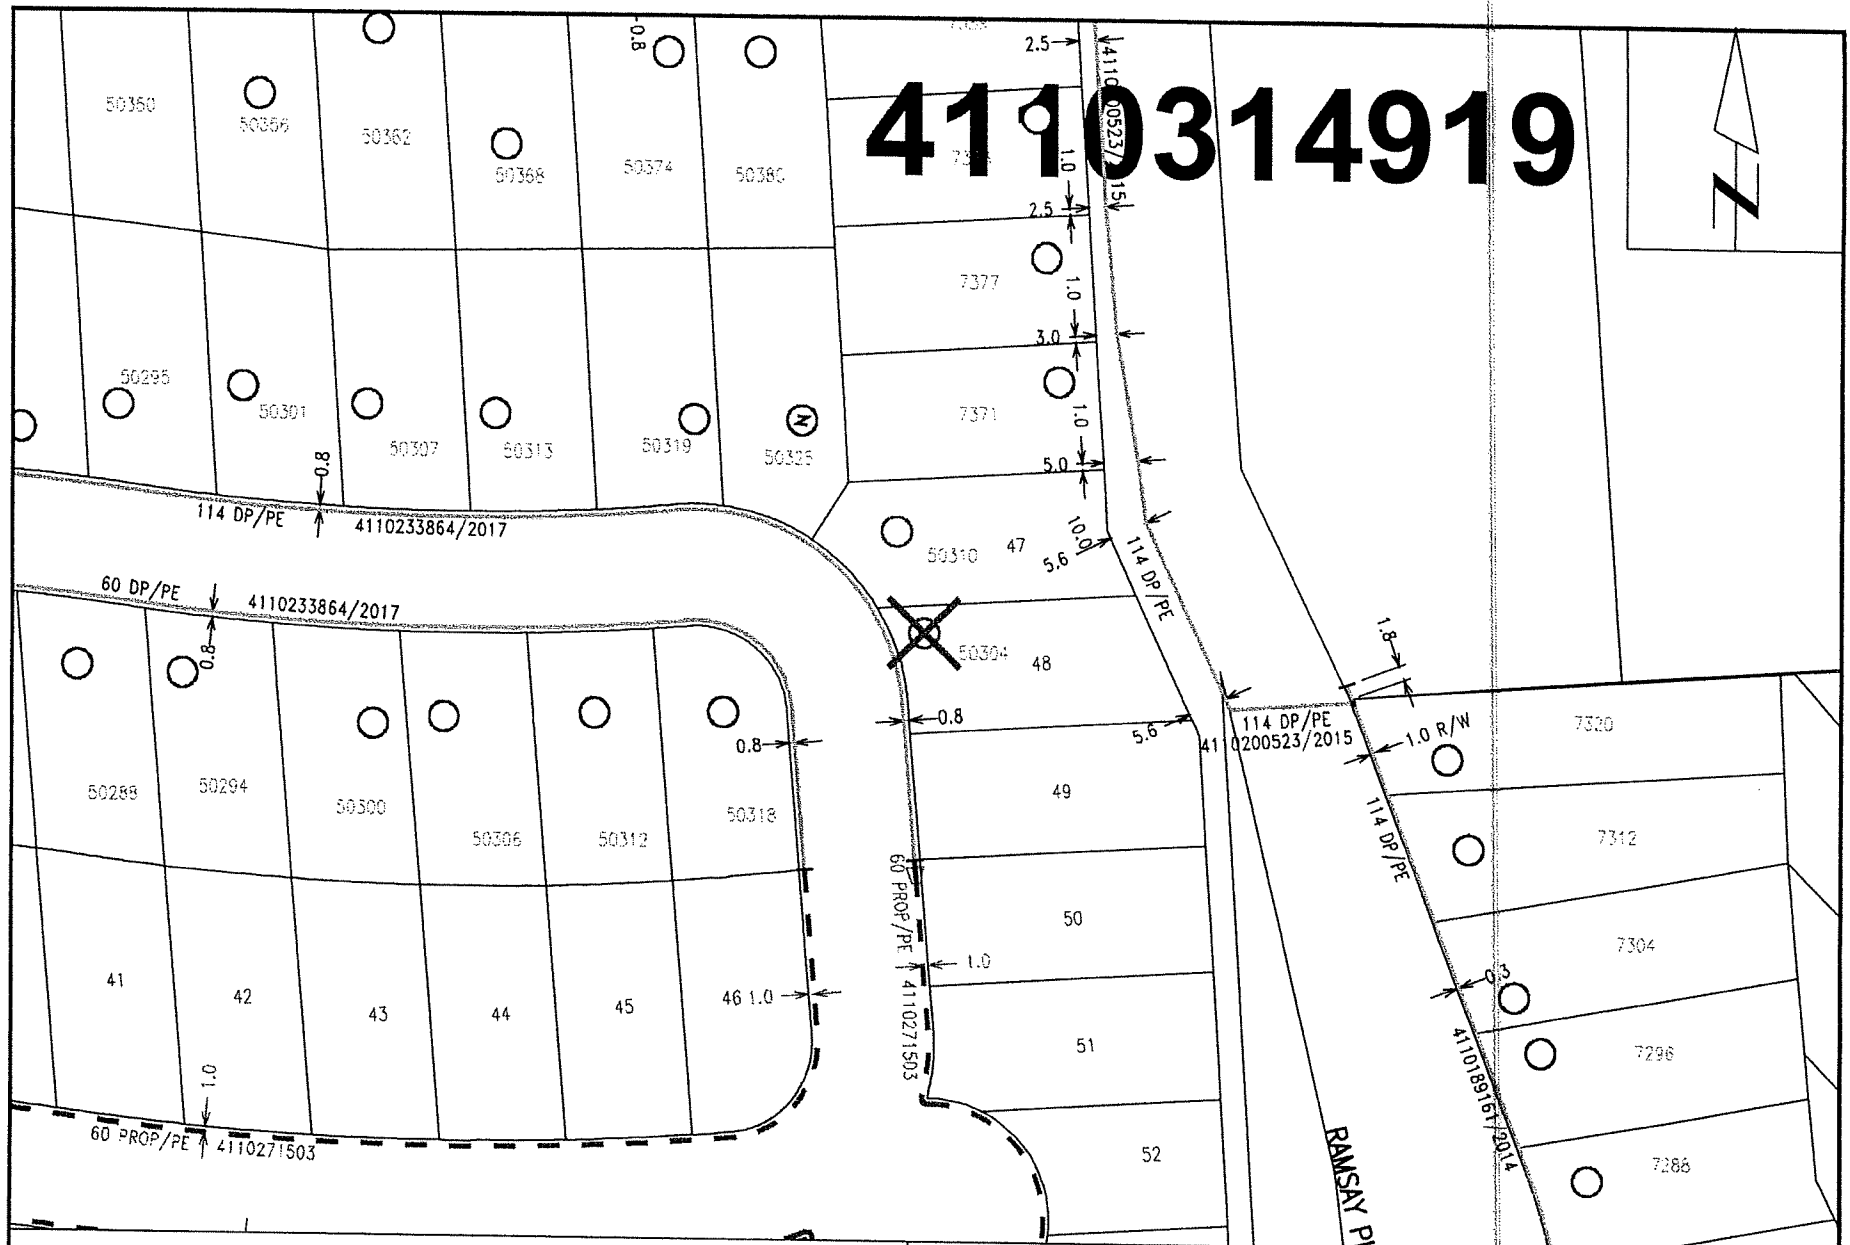

4110314919

Nearest Intersection: Kensington Dr and Ramsay Pl.
Distance from lot to intersection is 120 meters (75 degrees North of East).
View Scale: 1:1000

50304 Kensington Dr, Chilliwack	
Order #: 31035226	Prem #: 10098859
City Limits: Chilliwack	
X: 1304414070.00	Y: 466605008.00
Select document type	2018/11/13